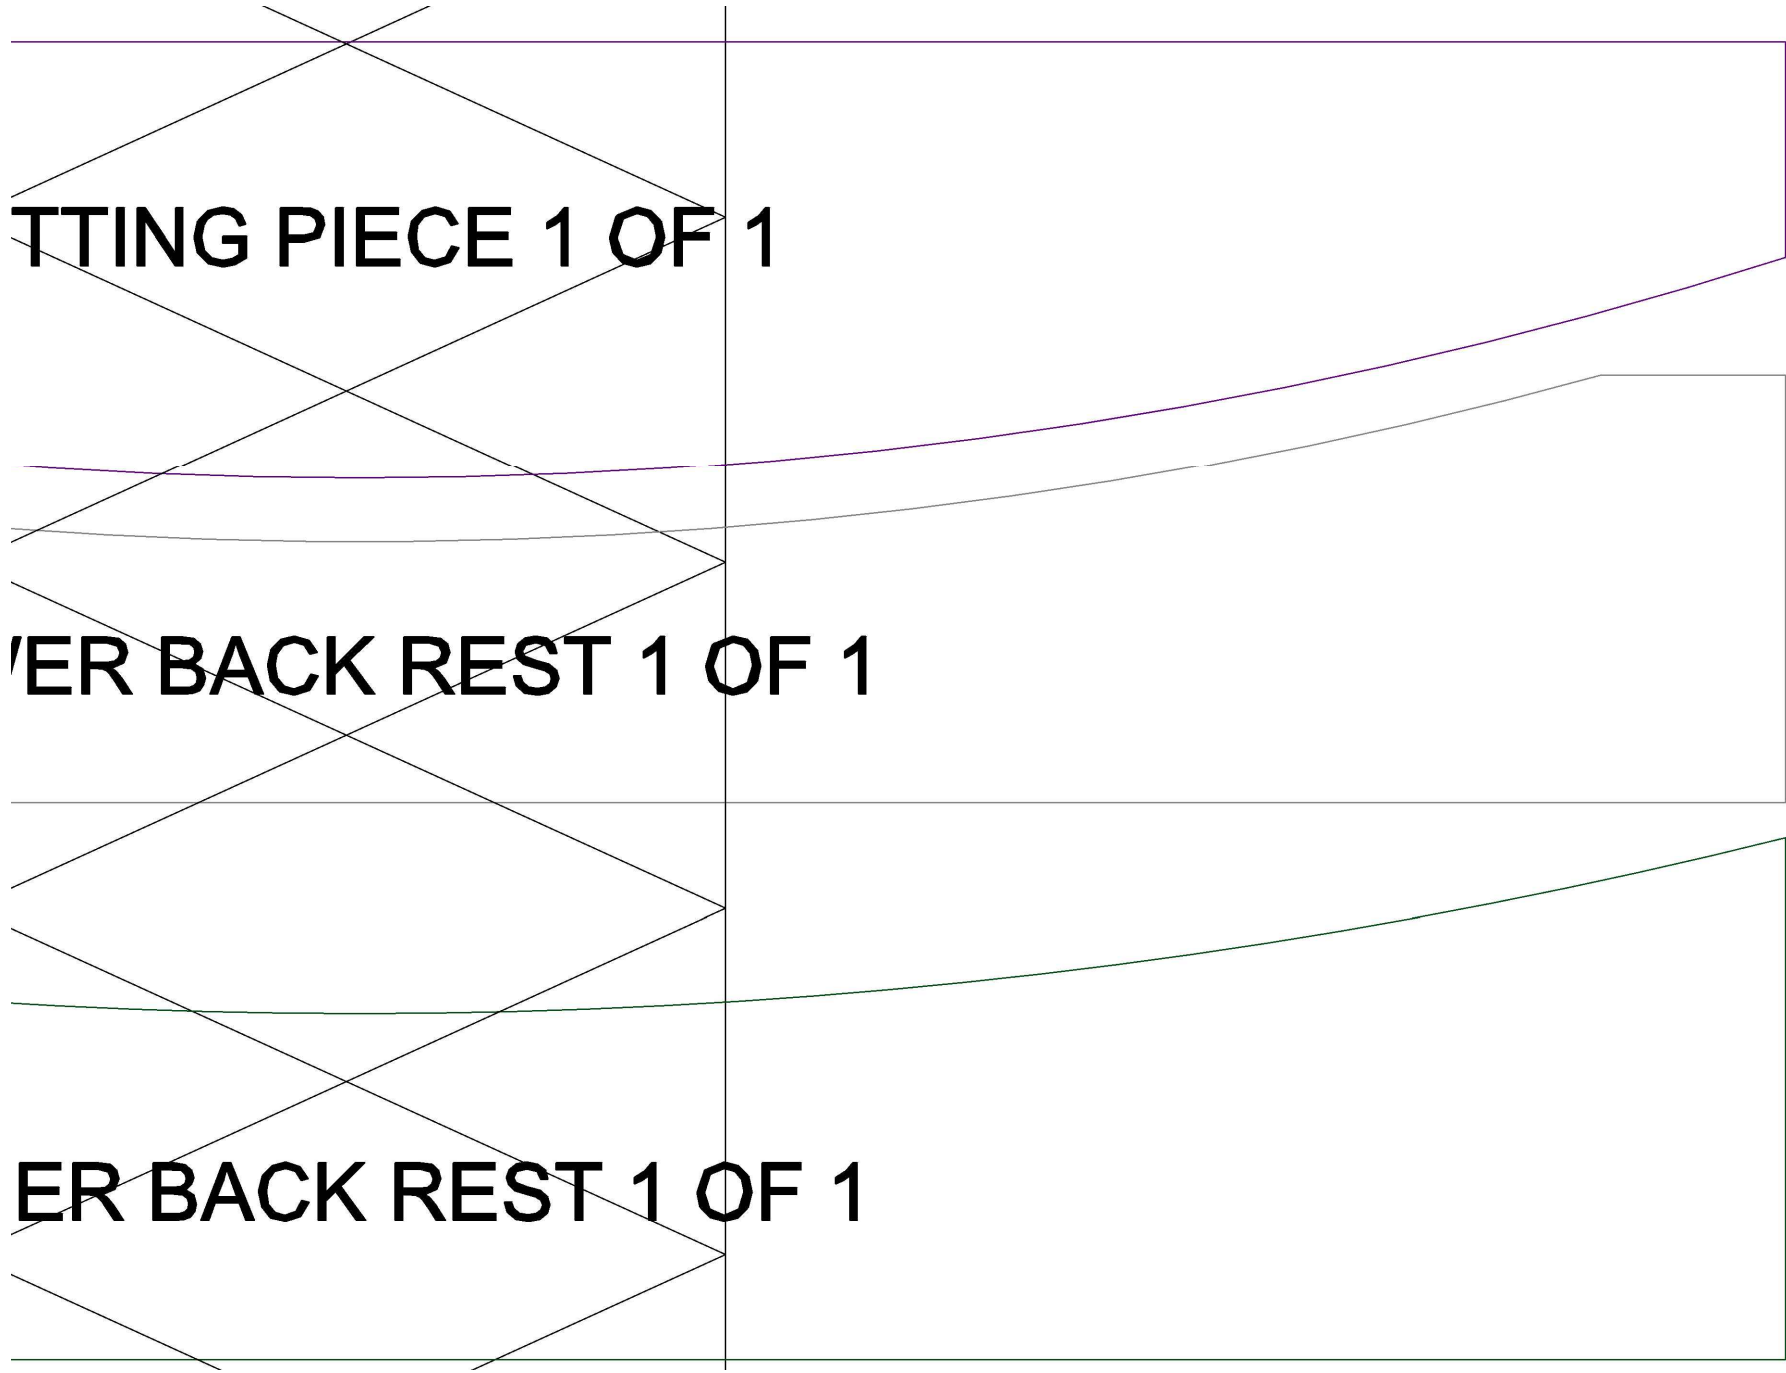

~~TTING PIECE 1 OF 1~~

~~VER BACK REST 1 OF 1~~

~~ER BACK REST 1 OF 1~~

LOWER FRAME PIECE TYPICAL FOR

ARM REST TYPICAL FOR 2

BACK SUPPORT TYPICAL FOR

AL FOR 2

L FOR 7