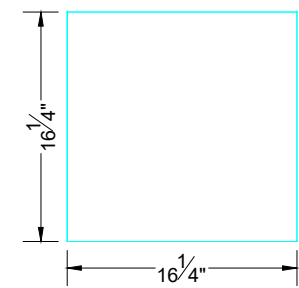

3/4" OAK

3/4" SCRAPS

1/8" HARDBOARD

1/4" GLASS

3/4" MAPLE

LEGS ARE
6-3/4" MAPLE

DRAWER
PULL IS OAK

3/4" OAK

3/4" SCRAPS

1/8" HARDBOARD

1/4" GLASS

3/4" MAPLE

LEGS ARE
6-3/4" MAPLE

DRAWER
PULL IS OAK