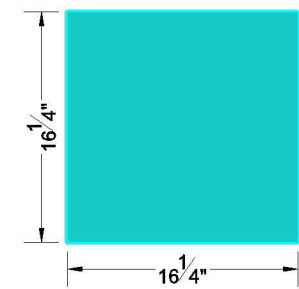

3/4" OAK

3/4" SCRAPS

1/8" HARDBOARD

1/4" GLASS

3/4" MAPLE

LEGS ARE
6-3/4" MAPLE

DRAWER
PULL IS OAK

3/4" OAK

3/4" SCRAPS

1/8" HARDBOARD

1/4" GLASS

3/4" MAPLE

LEGS ARE
6-3/4" MAPLE

DRAWER
PULL IS OAK