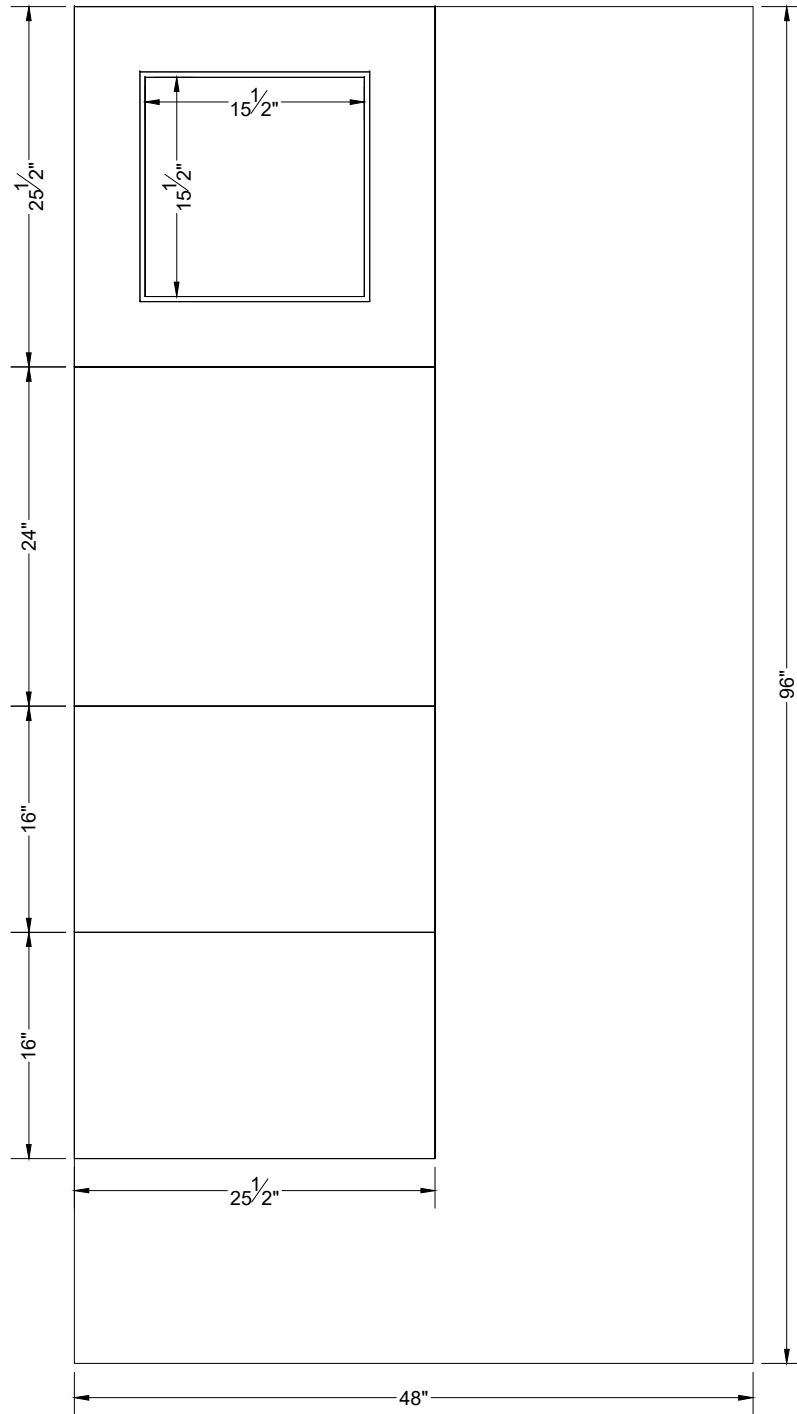

3/4" OAK

3/4" SCRAPS

1/8" HARDBOARD

1/4" GLASS

3/4" MAPLE

LEGS ARE
6-3/4" MAPLE

DRAWER
PULL IS OAK

3/4" OAK

3/4" SCRAPS

1/8" HARDBOARD

1/4" GLASS

3/4" MAPLE

LEGS ARE
6-3/4" MAPLE

DRAWER
PULL IS OAK