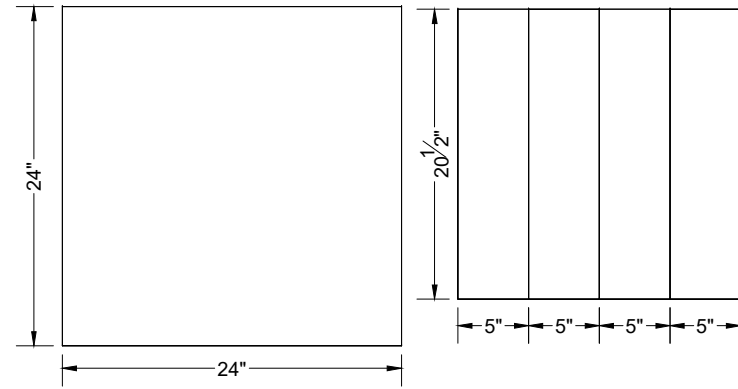

3/4" OAK

3/4" SCRAPS

1/8" HARDBOARD

1/4" GLASS

3/4" MAPLE

LEGS ARE
6-3/4" MAPLE

DRAWER
PULL IS OAK

3/4" OAK

3/4" SCRAPS

1/8" HARDBOARD

1/4" GLASS

3/4" MAPLE

LEGS ARE
6-3/4" MAPLE

DRAWER
PULL IS OAK