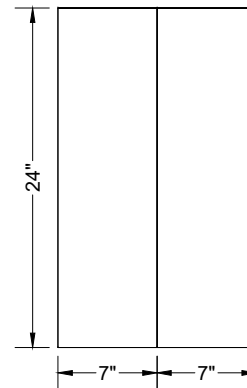

3/4" OAK

3/4" SCRAPS

1/8" HARDBOARD

1/4" GLASS

3/4" MAPLE

LEGS ARE
6-3/4" MAPLE

DRAWER
PULL IS OAK

3/4" OAK

3/4" SCRAPS

1/8" HARDBOARD

1/4" GLASS

3/4" MAPLE

LEGS ARE
6-3/4" MAPLE

DRAWER
PULL IS OAK