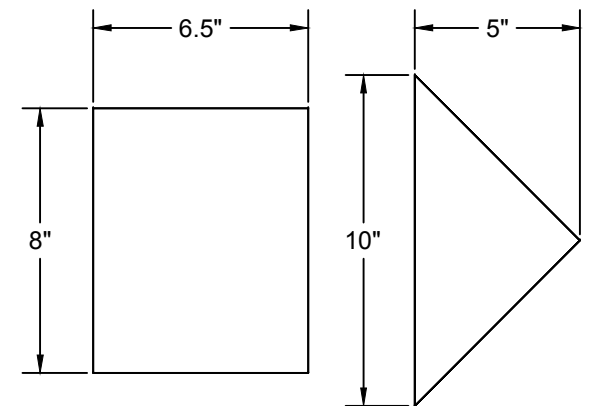

1" ROUGH SAW PINE

1/2" PINE

3/4" PINE

THE SINGLES ARE CUT FROM 2X4 MATERIAL AS WELL AS THE CHIMNEYS

1" ROUGH SAW PINE

1/2" PINE

3/4" PINE

THE SINGLES ARE CUT FROM 2X4 MATERIAL AS WELL AS THE CHIMNEYS

1" ROUGH SAW PINE

1/2" PINE

3/4" PINE

THE SINGLES ARE CUT FROM 2X4 MATERIAL AS WELL AS THE CHIMNEYS