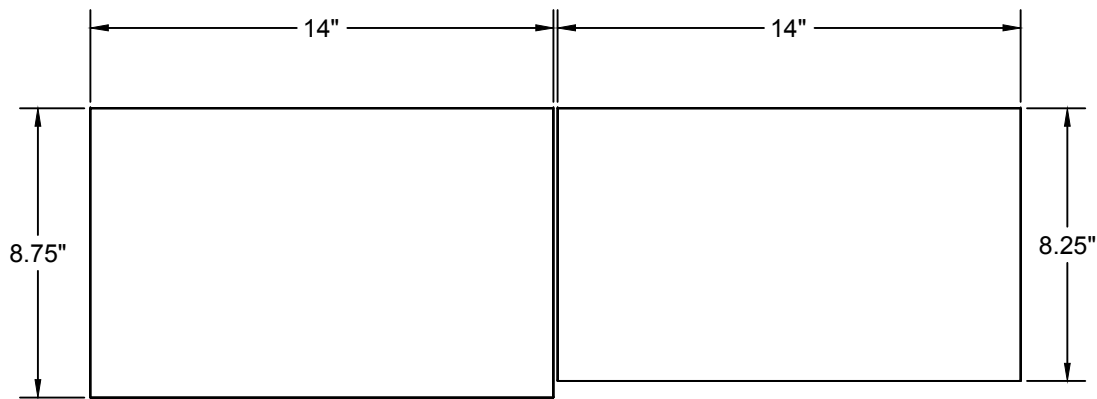

1" ROUGH SAW PINE

1/2" PINE

3/4" PINE

THE SINGLES ARE CUT FROM 2X4 MATERIAL AS WELL AS THE CHIMNEYS

1" ROUGH SAW PINE

1/2" PINE

3/4" PINE

THE SINGLES ARE CUT FROM 2X4 MATERIAL AS WELL AS THE CHIMNEYS

1" ROUGH SAW PINE

1/2" PINE

3/4" PINE

THE SINGLES ARE CUT FROM 2X4 MATERIAL AS WELL AS THE CHIMNEYS