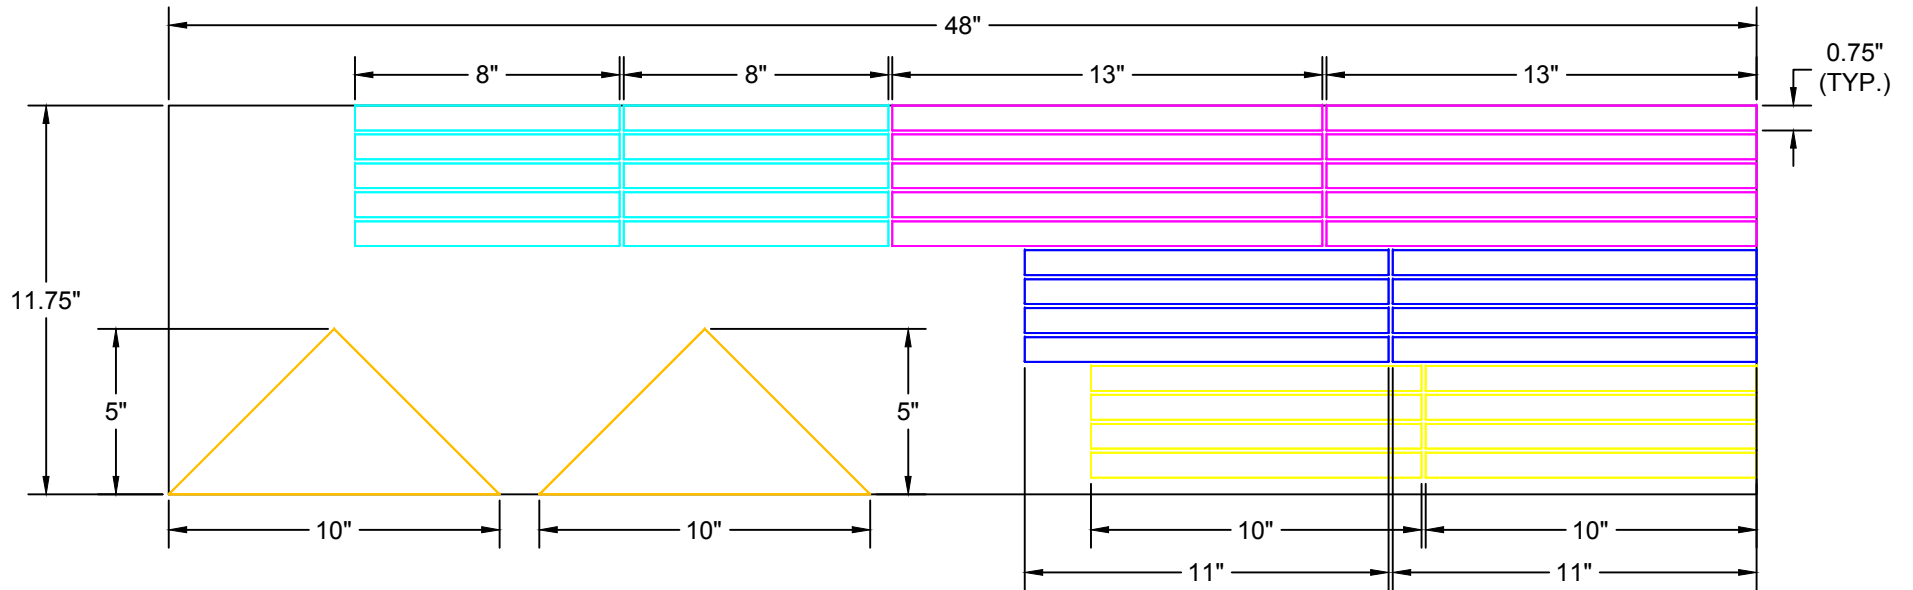

1" ROUGH SAW PINE

1/2" PINE

3/4" PINE

THE SINGLES ARE CUT FROM 2X4 MATERIAL AS WELL AS THE CHIMNEYS

1" ROUGH SAW PINE

1/2" PINE

3/4" PINE

THE SINGLES ARE CUT FROM 2X4 MATERIAL AS WELL AS THE CHIMNEYS

1" ROUGH SAW PINE

1/2" PINE

3/4" PINE

THE SINGLES ARE CUT FROM 2X4 MATERIAL AS WELL AS THE CHIMNEYS