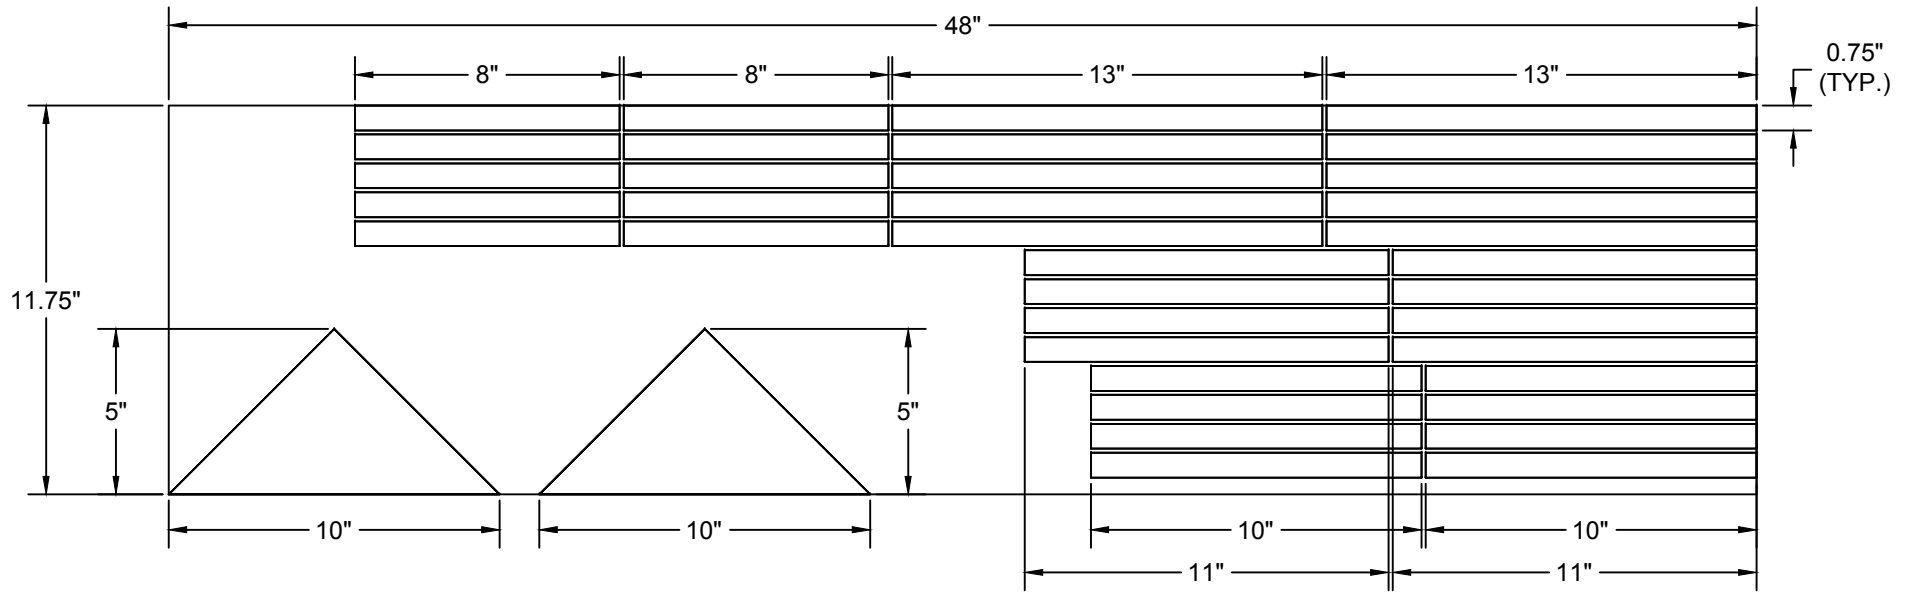

1" ROUGH SAW PINE

1/2" PINE

3/4" PINE

THE SINGLES ARE CUT FROM 2X4 MATERIAL AS WELL AS THE CHIMNEYS

1" ROUGH SAW PINE

1/2" PINE

3/4" PINE

THE SINGLES ARE CUT FROM 2X4 MATERIAL AS WELL AS THE CHIMNEYS

1" ROUGH SAW PINE

1/2" PINE

3/4" PINE

THE SINGLES ARE CUT FROM 2X4 MATERIAL AS WELL AS THE CHIMNEYS