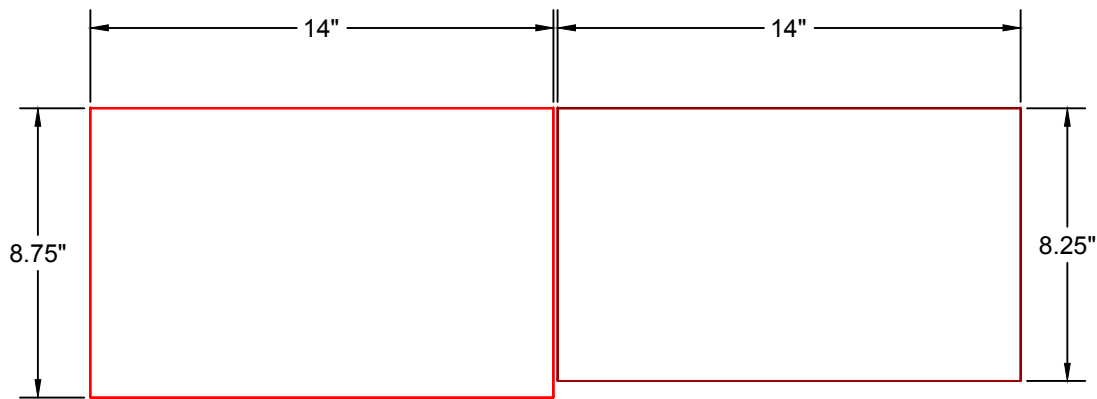

1" ROUGH SAW PINE

1/2" PINE

3/4" PINE

THE SINGLES ARE CUT FROM 2X4 MATERIAL AS WELL AS THE CHIMNEYS

1" ROUGH SAW PINE

1/2" PINE

3/4" PINE

THE SINGLES ARE CUT FROM 2X4 MATERIAL AS WELL AS THE CHIMNEYS

1" ROUGH SAW PINE

1/2" PINE

3/4" PINE

THE SINGLES ARE CUT FROM 2X4 MATERIAL AS WELL AS THE CHIMNEYS