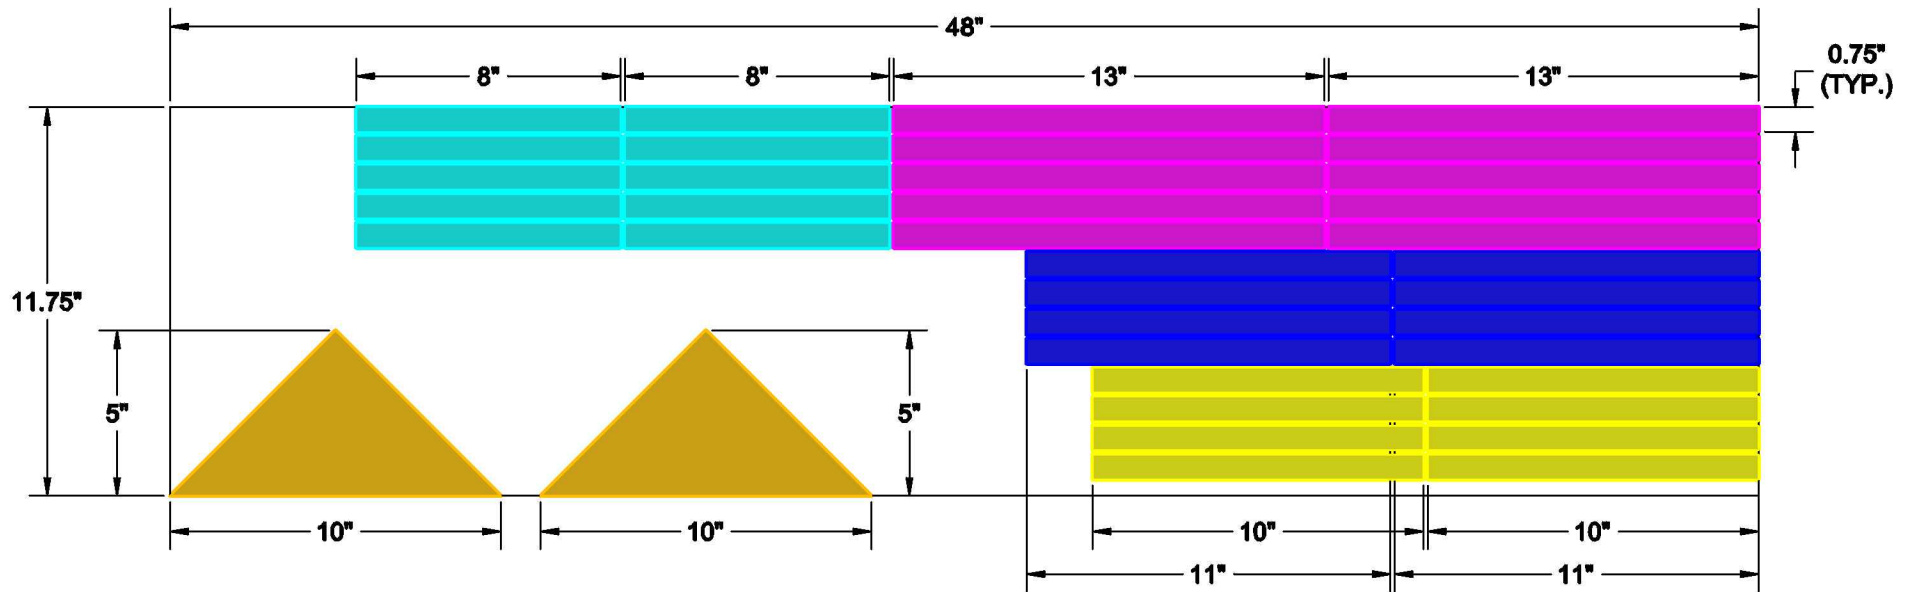

1" ROUGH SAW PINE

1/2" PINE

3/4" PINE

THE SINGLES ARE CUT FROM 2X4 MATERIAL AS WELL AS THE CHIMNEYS

1" ROUGH SAW PINE

1/2" PINE

3/4" PINE

THE SINGLES ARE CUT FROM 2X4 MATERIAL AS WELL AS THE CHIMNEYS

1" ROUGH SAW PINE

1/2" PINE

3/4" PINE

THE SINGLES ARE CUT FROM 2X4 MATERIAL AS WELL AS THE CHIMNEYS