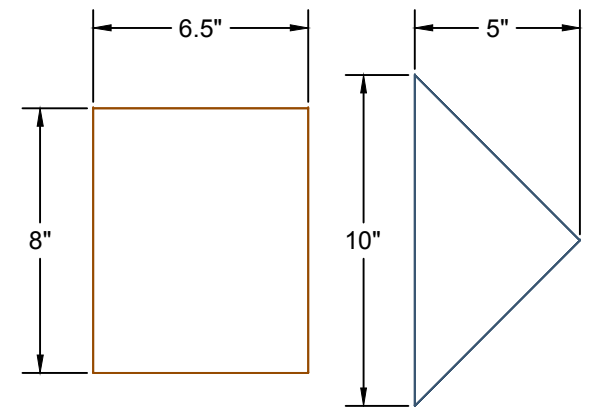

1" ROUGH SAW PINE

1/2" PINE

3/4" PINE

THE SINGLES ARE CUT FROM 2X4 MATERIAL AS WELL AS THE CHIMNEYS

1" ROUGH SAW PINE

1/2" PINE

3/4" PINE

THE SINGLES ARE CUT FROM 2X4 MATERIAL AS WELL AS THE CHIMNEYS

1" ROUGH SAW PINE

1/2" PINE

3/4" PINE

THE SINGLES ARE CUT FROM 2X4 MATERIAL AS WELL AS THE CHIMNEYS