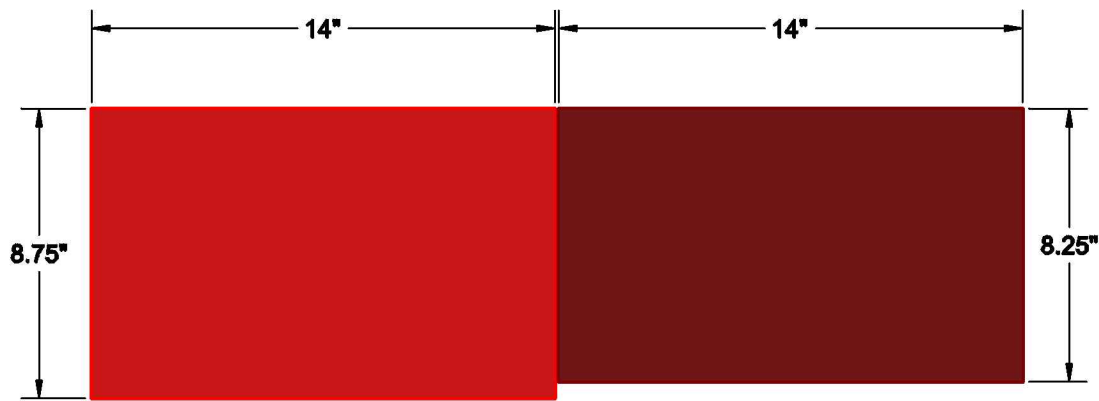

1" ROUGH SAW PINE

1/2" PINE

3/4" PINE

THE SINGLES ARE CUT FROM 2X4 MATERIAL AS WELL AS THE CHIMNEYS

1" ROUGH SAW PINE

1/2" PINE

3/4" PINE

THE SINGLES ARE CUT FROM 2X4 MATERIAL AS WELL AS THE CHIMNEYS

1" ROUGH SAW PINE

1/2" PINE

3/4" PINE

THE SINGLES ARE CUT FROM 2X4 MATERIAL AS WELL AS THE CHIMNEYS