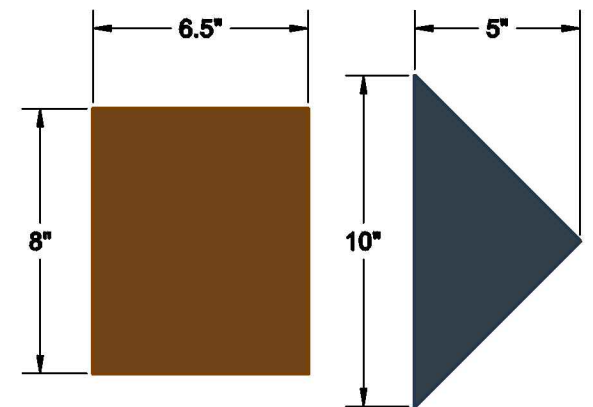

1" ROUGH SAW PINE

1/2" PINE

3/4" PINE

THE SINGLES ARE CUT FROM 2X4 MATERIAL AS WELL AS THE CHIMNEYS

1" ROUGH SAW PINE

1/2" PINE

3/4" PINE

THE SINGLES ARE CUT FROM 2X4 MATERIAL AS WELL AS THE CHIMNEYS

1" ROUGH SAW PINE

1/2" PINE

3/4" PINE

THE SINGLES ARE CUT FROM 2X4 MATERIAL AS WELL AS THE CHIMNEYS