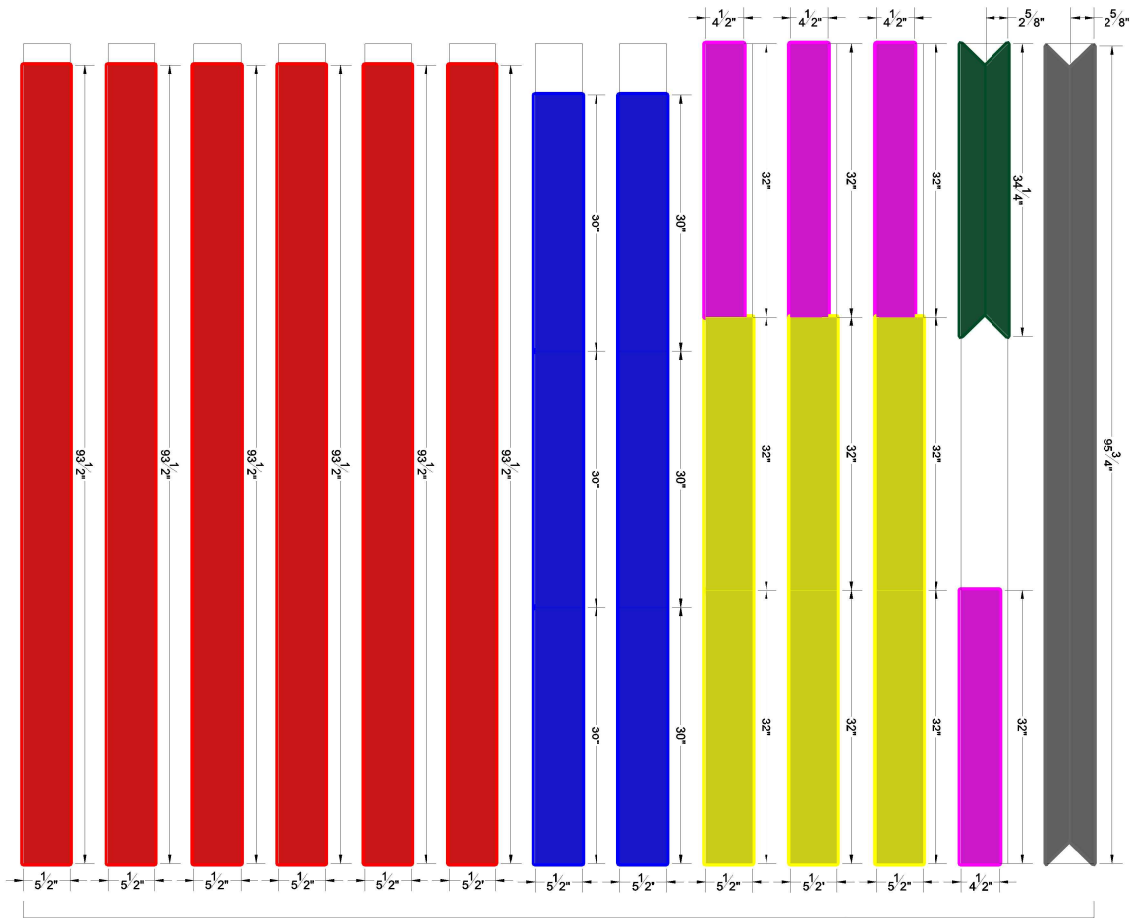

1X6X8 CEDAR
DECKING BOARDS
QTY = 13

2X6X8 SPF
QTY = 6

1X6X8 CEDAR
DECKING BOARDS
QTY = 13

2X6X8 SPF
QTY = 6