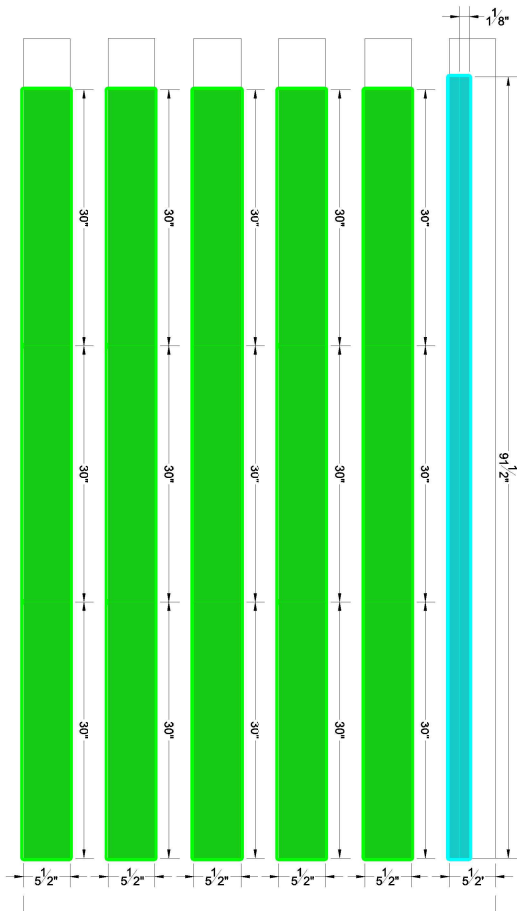

1X6X8 CEDAR
DECKING BOARDS
QTY = 13

2X6X8 SPF
QTY = 6

1X6X8 CEDAR
DECKING BOARDS
QTY = 13

2X6X8 SPF
QTY = 6