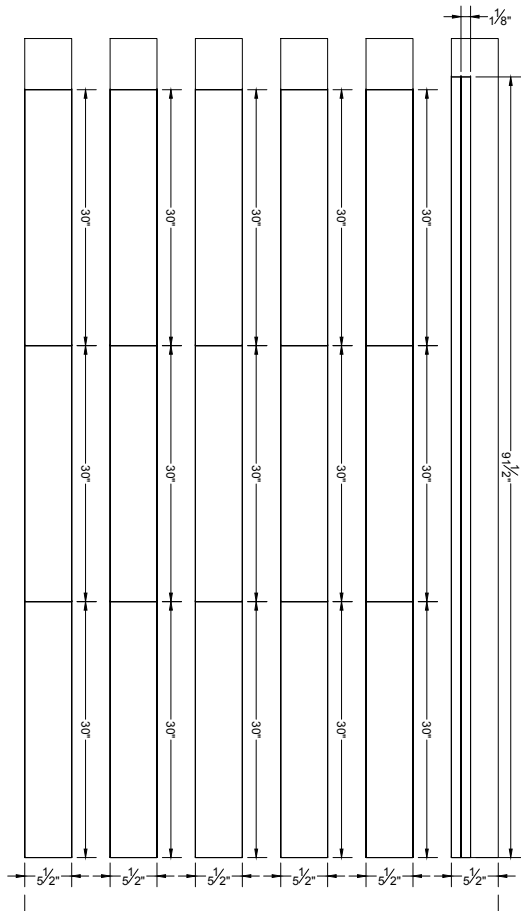

1X6X8 CEDAR
DECKING BOARDS
QTY = 13

2X6X8 SPF
QTY = 6

1X6X8 CEDAR
DECKING BOARDS
QTY = 13

2X6X8 SPF
QTY = 6