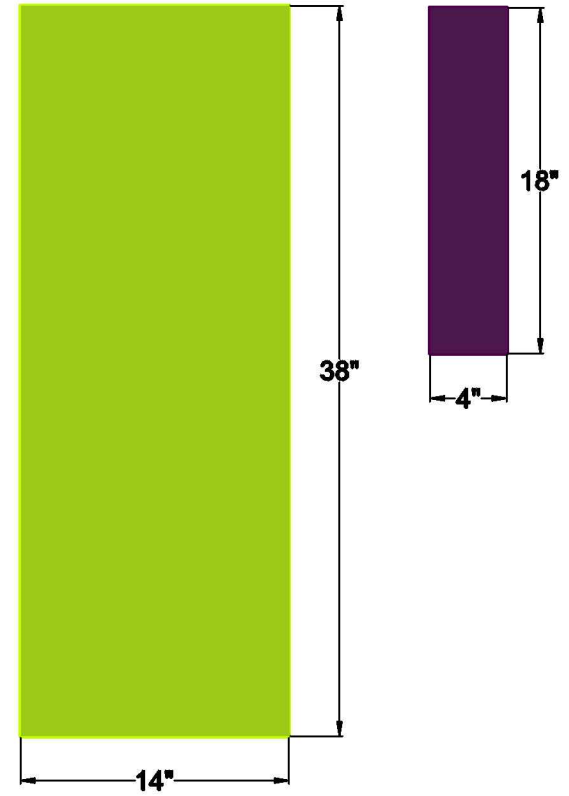

3 SHEETS OF 5/8" MELAMINE

DOORS & SHELVES

UPRIGHTS

DRAWERS

3 SHEETS OF 5/8" MELAMINE

DOORS & SHELVES

UPRIGHTS

DRAWERS

THESE ARE FOR GARBAGE SHROUD + DRAWER

5/8" MELAMINE

3/4" OAK PLY

3/4" MELAMINE

THESE ARE FOR GARBAGE SHROUD + DRAWER

5/8" MELAMINE

3/4" OAK PLY

3/4" MELAMINE