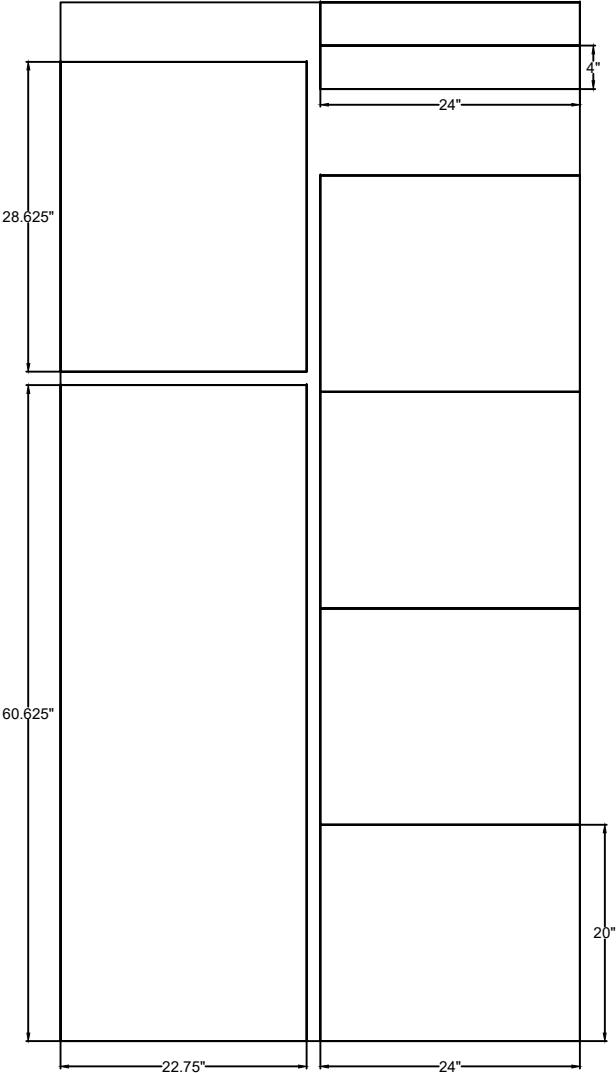

3 SHEETS OF 5/8" MELAMINE

DOORS & SHELVES

UPRIGHTS

DRAWERS

3 SHEETS OF 5/8" MELAMINE

DOORS & SHELVES

UPRIGHTS

DRAWERS

THESE ARE FOR GARBAGE SHROUD + DRAWER

5/8" MELAMINE

3/4" OAK PLY

3/4" MELAMINE

THESE ARE FOR GARBAGE SHROUD + DRAWER

5/8" MELAMINE

3/4" OAK PLY

3/4" MELAMINE