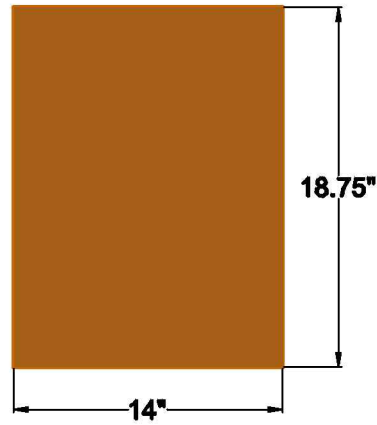

3/4" OAK PLY