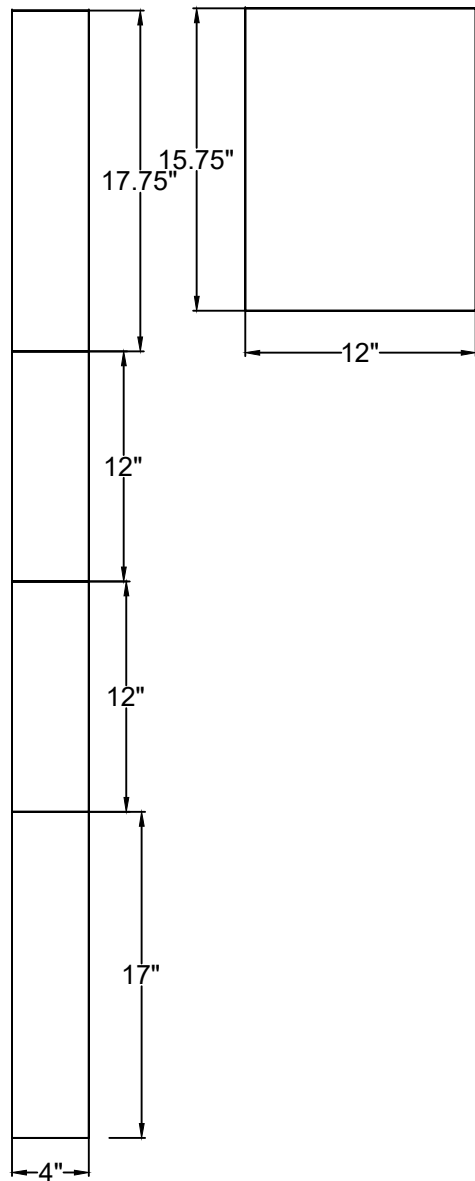

3 SHEETS OF 5/8" MELAMINE

DOORS & SHELVES

UPRIGHTS

DRAWERS

3 SHEETS OF 5/8" MELAMINE

DOORS & SHELVES

UPRIGHTS

DRAWERS

THESE ARE FOR GARBAGE SHROUD + DRAWER

5/8" MELAMINE

3/4" OAK PLY

3/4" MELAMINE

THESE ARE FOR GARBAGE SHROUD + DRAWER

5/8" MELAMINE

3/4" OAK PLY

3/4" MELAMINE