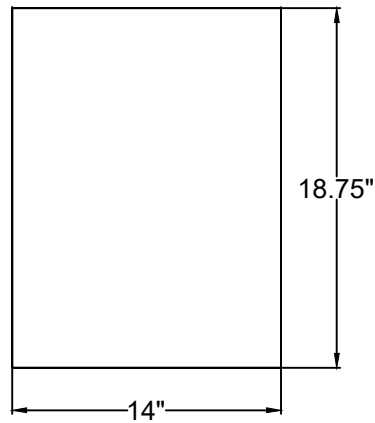

3 SHEETS OF 5/8" MELAMINE

DOORS & SHELVES

UPRIGHTS

DRAWERS

3 SHEETS OF 5/8" MELAMINE

DOORS & SHELVES

UPRIGHTS

DRAWERS

THESE ARE FOR GARBAGE SHROUD + DRAWER

5/8" MELAMINE

3/4" OAK PLY

3/4" MELAMINE

THESE ARE FOR GARBAGE SHROUD + DRAWER

5/8" MELAMINE

3/4" OAK PLY

3/4" MELAMINE