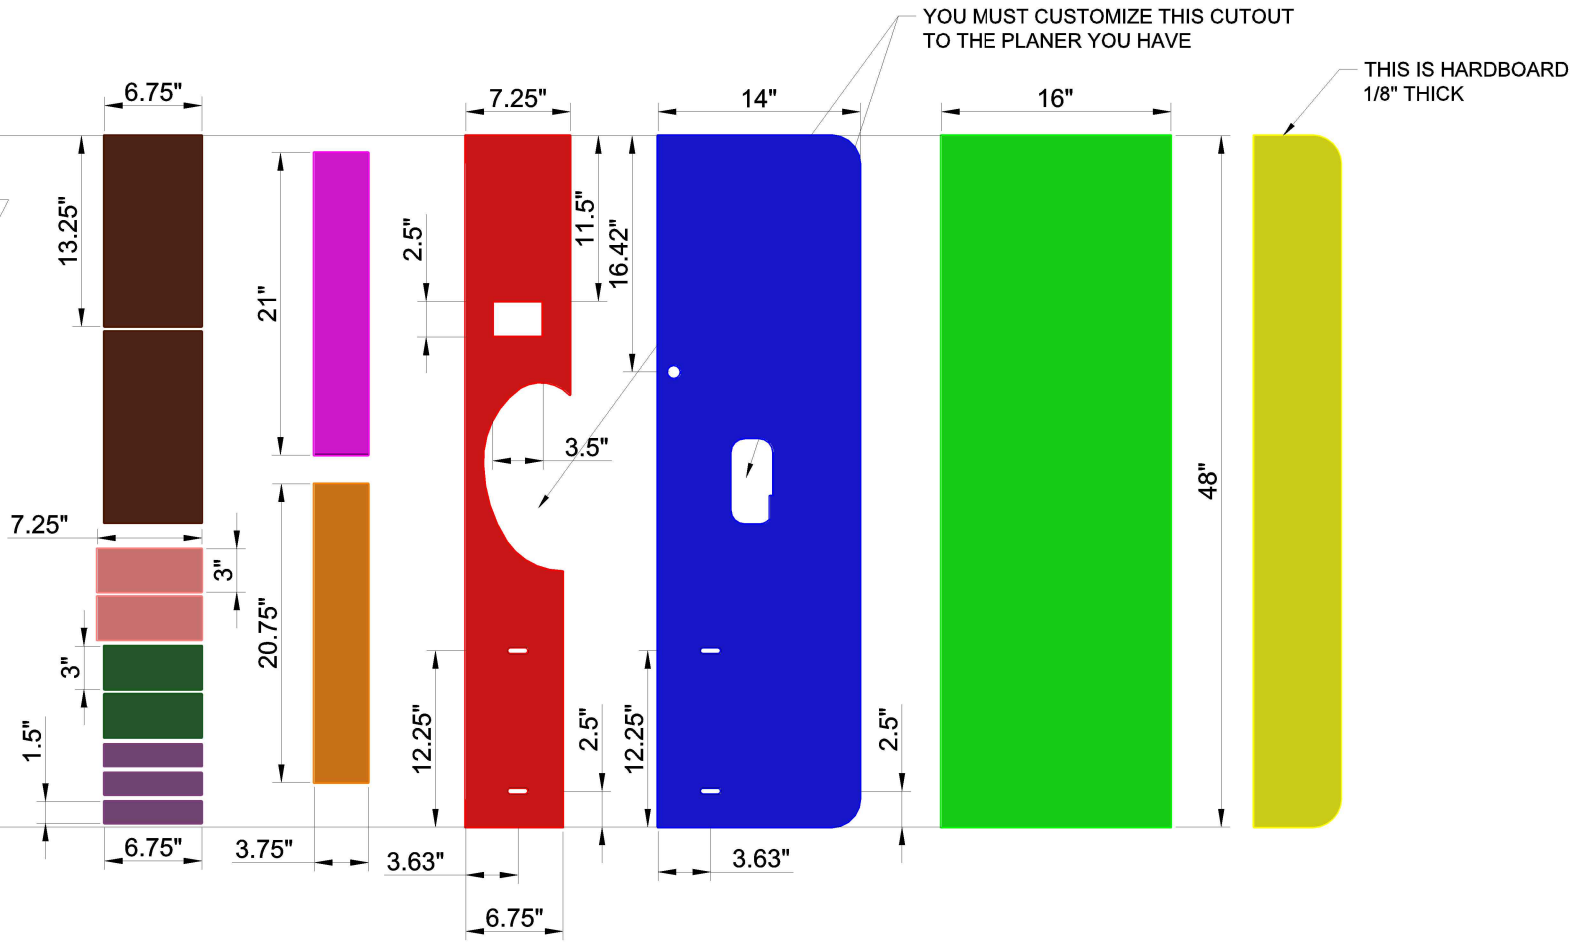

4'x8' SHEET
OF 3/4" MDF

SEE OTHER
SHEET FOR
1:1 PRINTOUT

4'x8' SHEET
OF 3/4" MDF

SEE OTHER
SHEET FOR
1:1 PRINTOUT

**PRINT THIS OUT AS 1:1 SCALE ON
8.8,11 STANDARD PRINTER PAPAER**