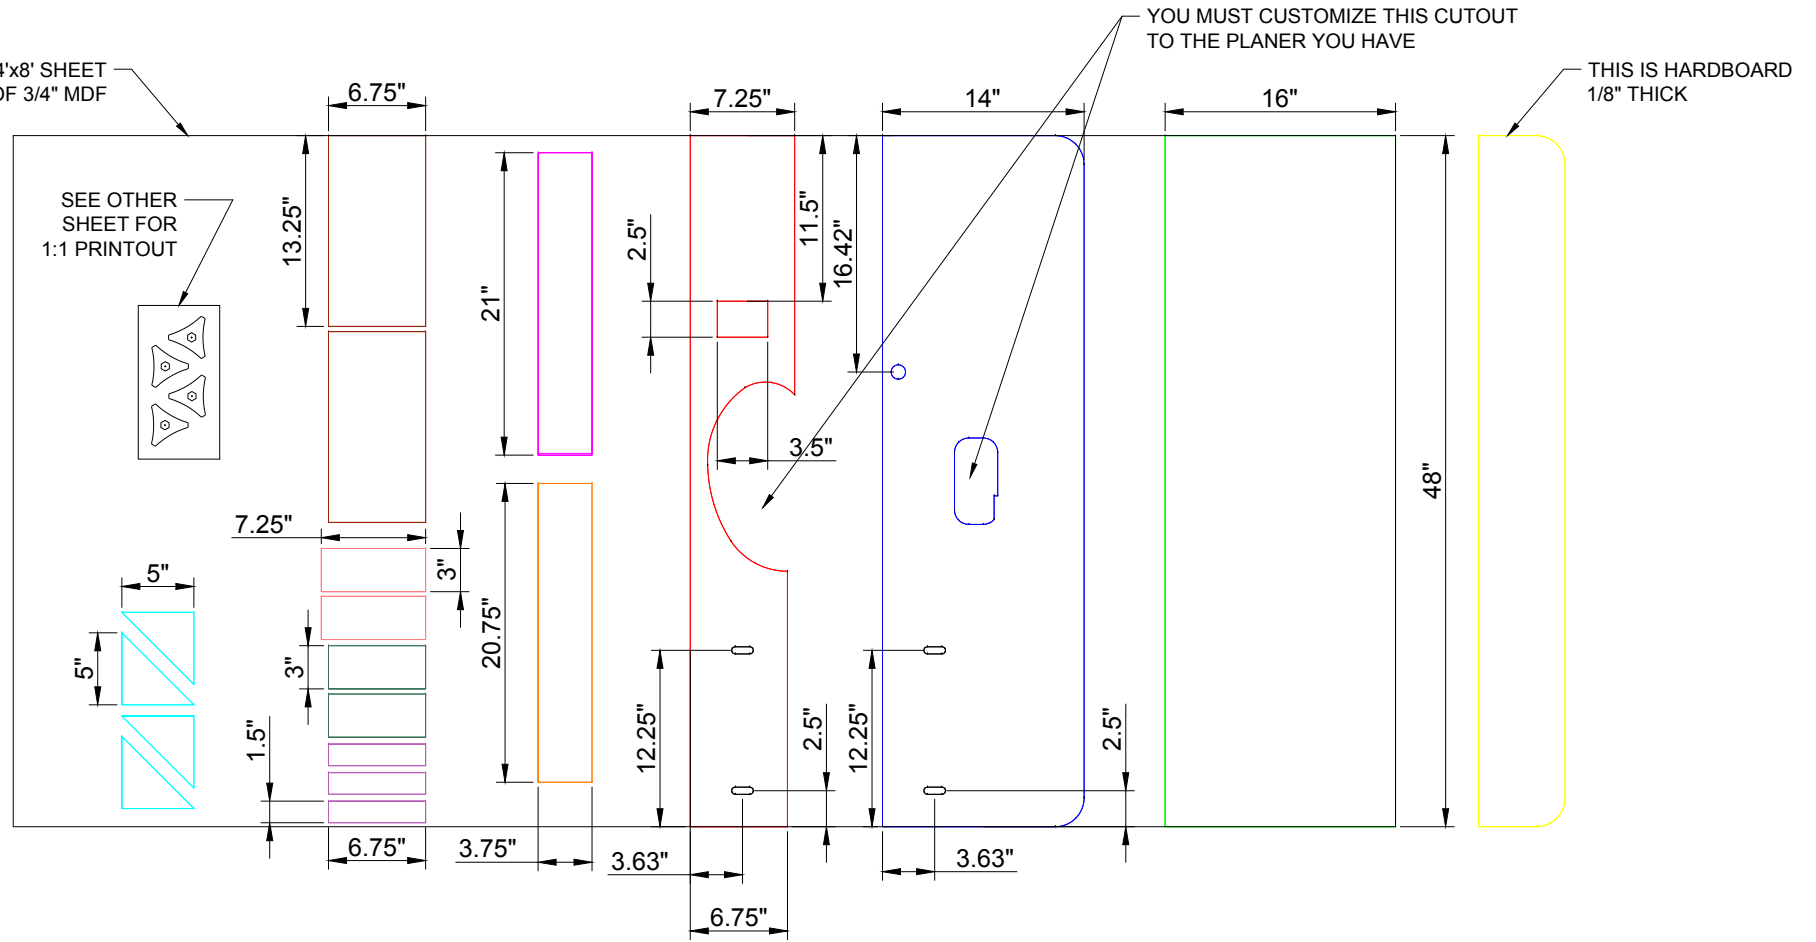

4'x8' SHEET
OF 3/4" MDF

SEE OTHER
SHEET FOR
1:1 PRINTOUT

4'x8' SHEET
OF 3/4" MDF

SEE OTHER
SHEET FOR
1:1 PRINTOUT

**PRINT THIS OUT AS 1:1 SCALE ON
8.8,11 STANDARD PRINTER PAPAER**