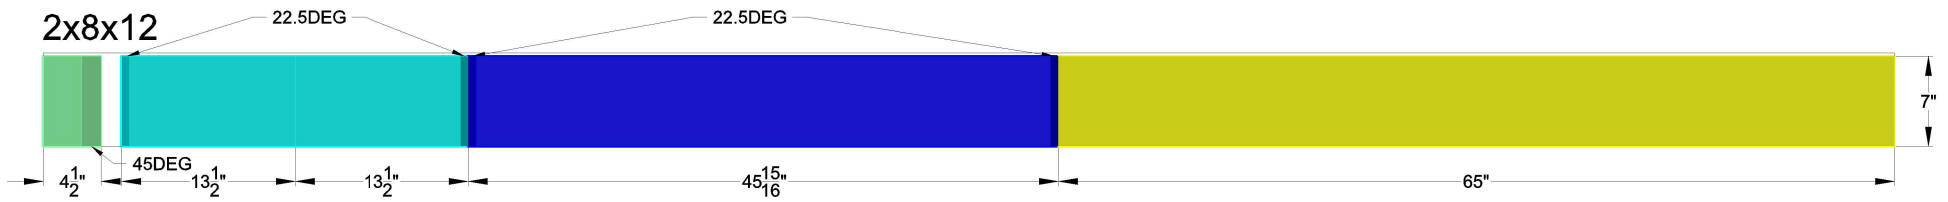

***NOTE THIS PROJECT ALSO REQUIRES 5 PIECES OF 1x6x12 **DECKING** OF YOUR CHOICE
DECKING IS ACTUALLY 5.5" WIDE BY 1" THICK

2x10x12

2x8x12

2x8x12

***NOTE THIS PROJECT ALSO REQUIRES 5 PIECES OF 1x6x12 **DECKING** OF YOUR CHOICE
DECKING IS ACTUALLY 5.5" WIDE BY 1" THICK

2x10x12

2x8x12

2x8x12