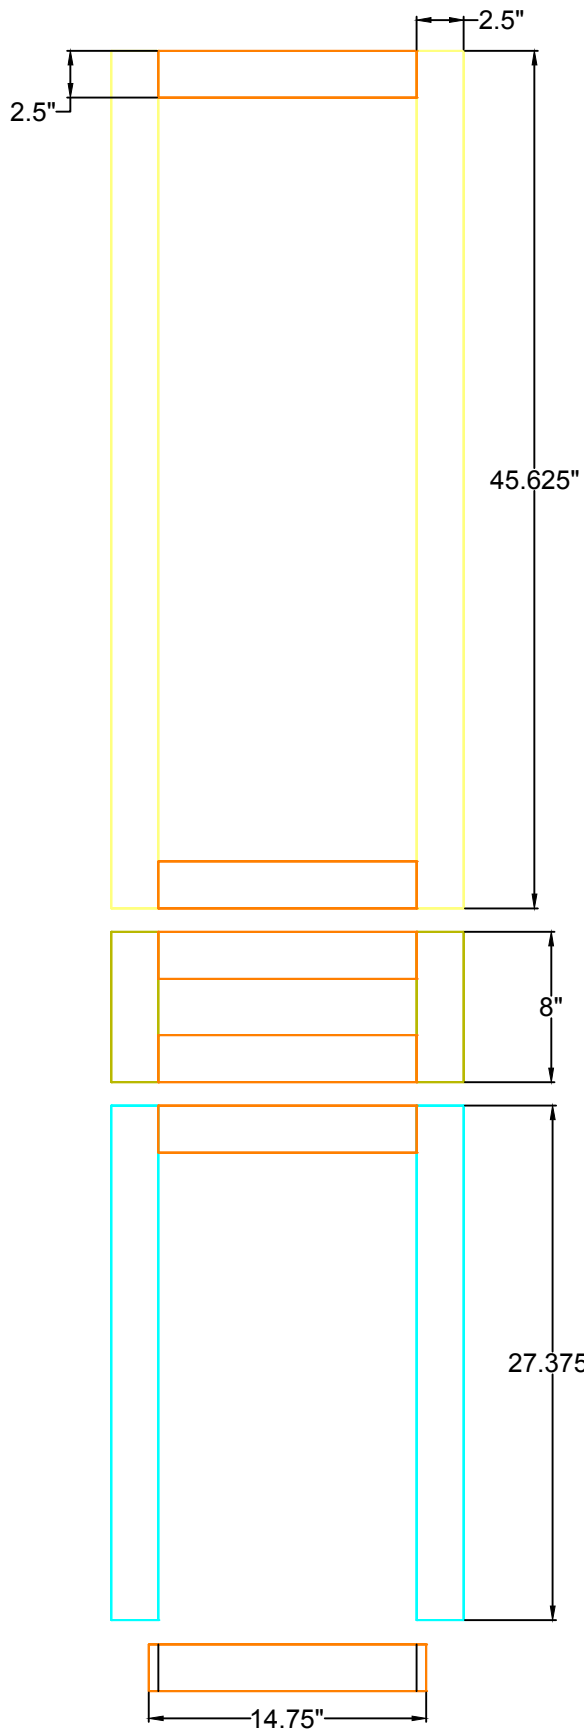

# 5/8" MELAMINE

# 3/4" WOOD

# 1/4" HARD BOARD