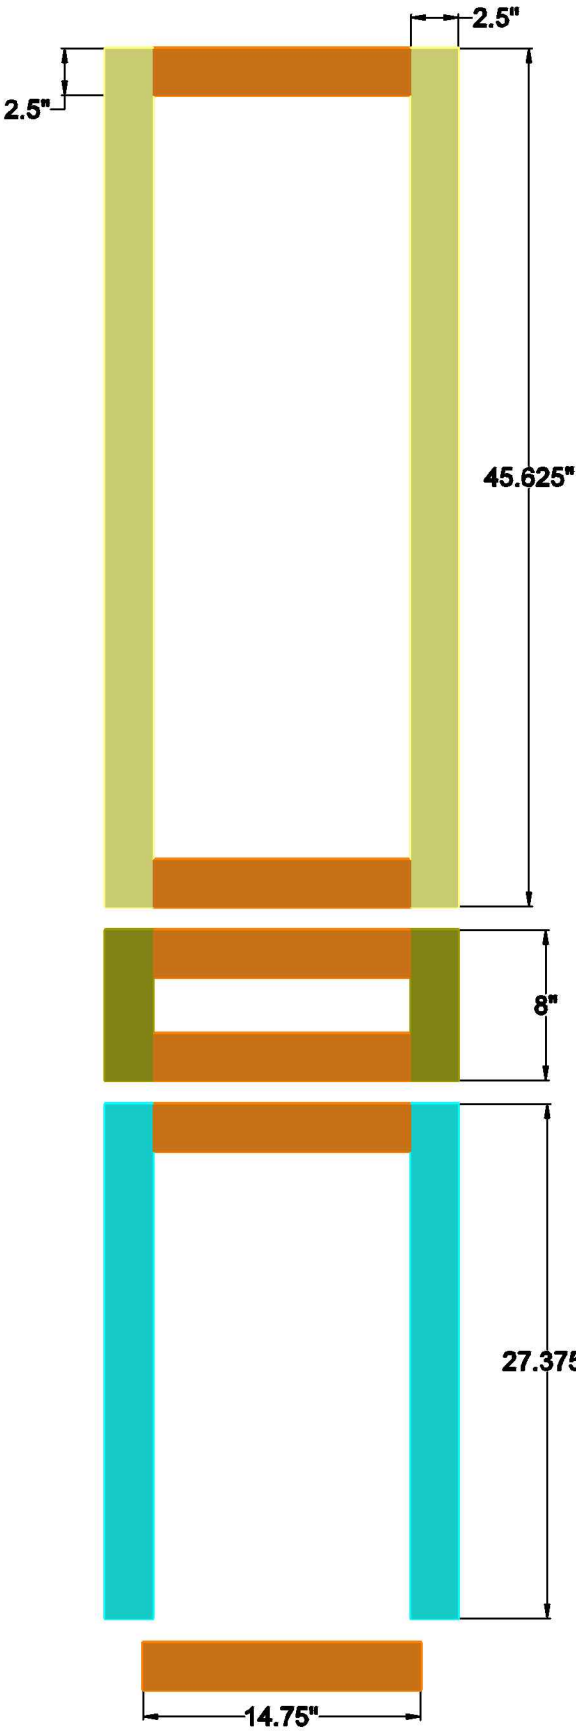

3/4" WOOD

1/4" HARD BOARD